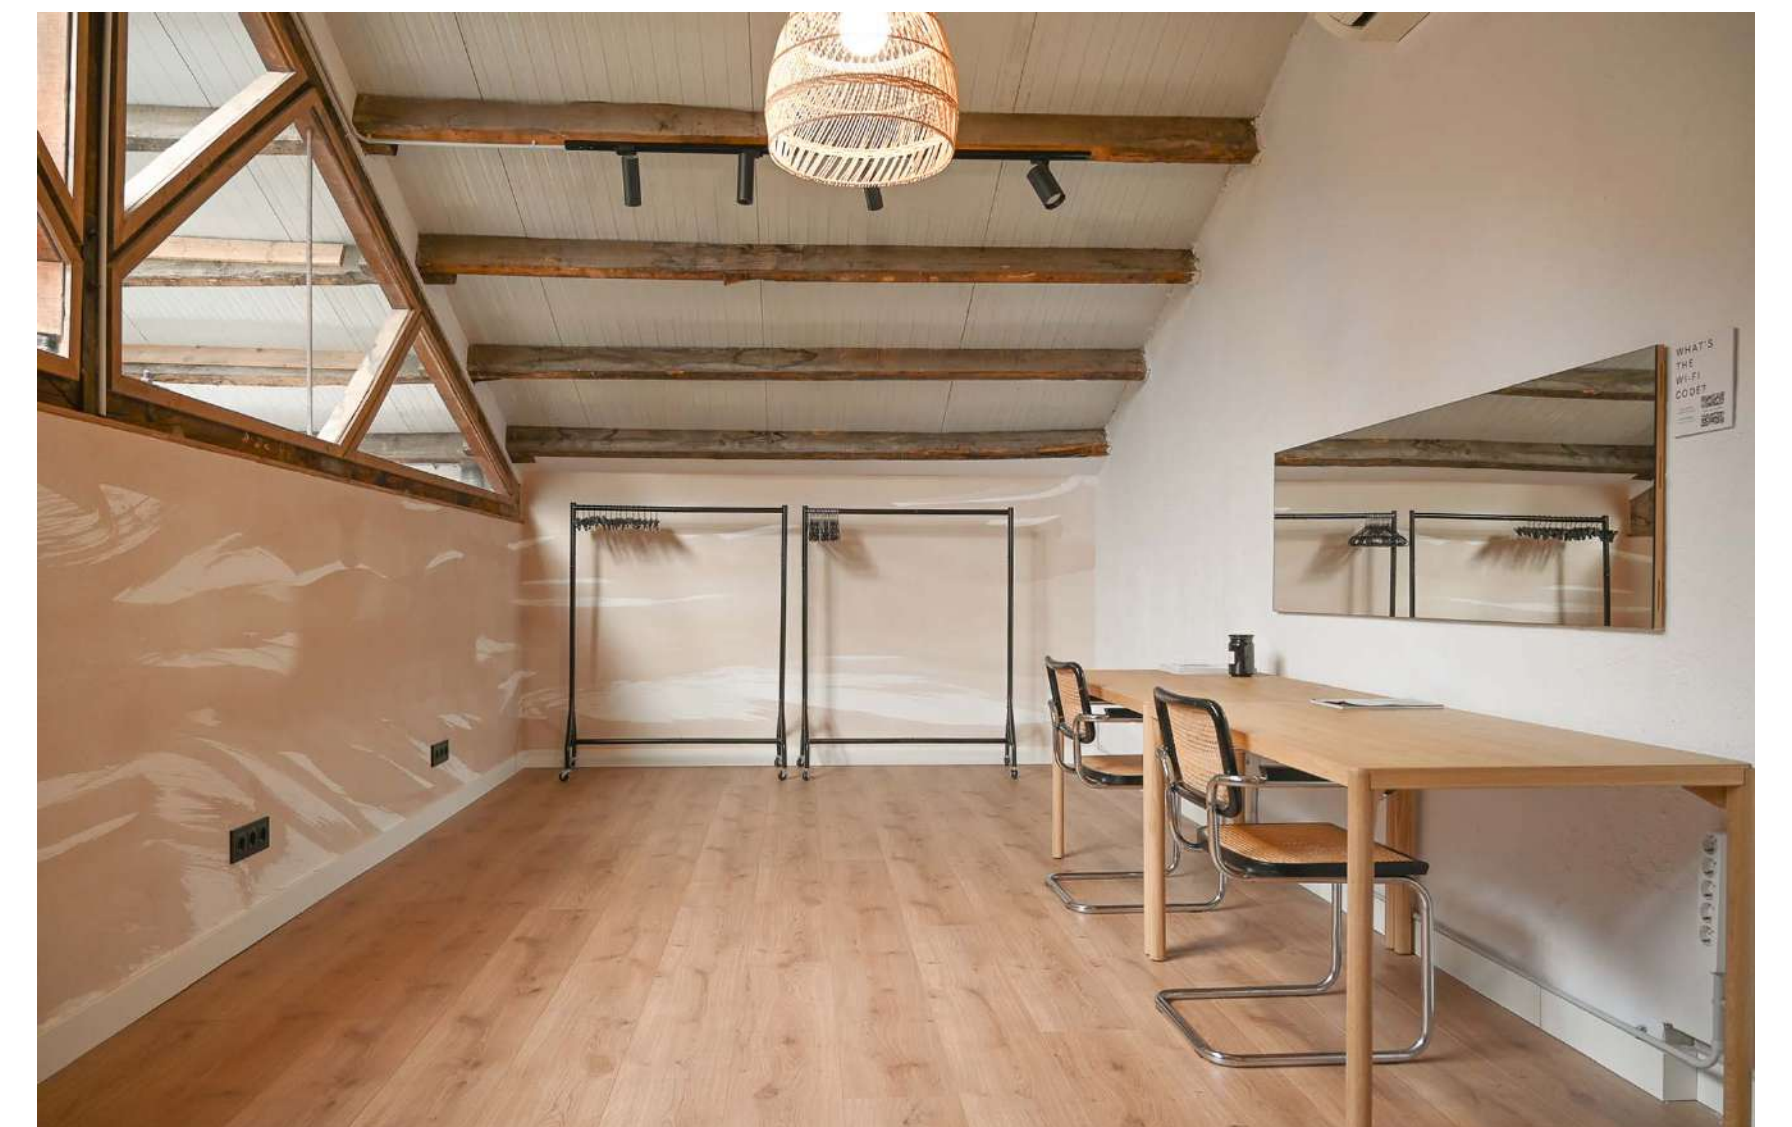

S—NOU

GLAM ROOM — SHOWER

Rails

Hangers

Dresser

Sofas

Clothing Steamer

Shower

Towels

Bathrobe

Slippers

---

*Production equipment list