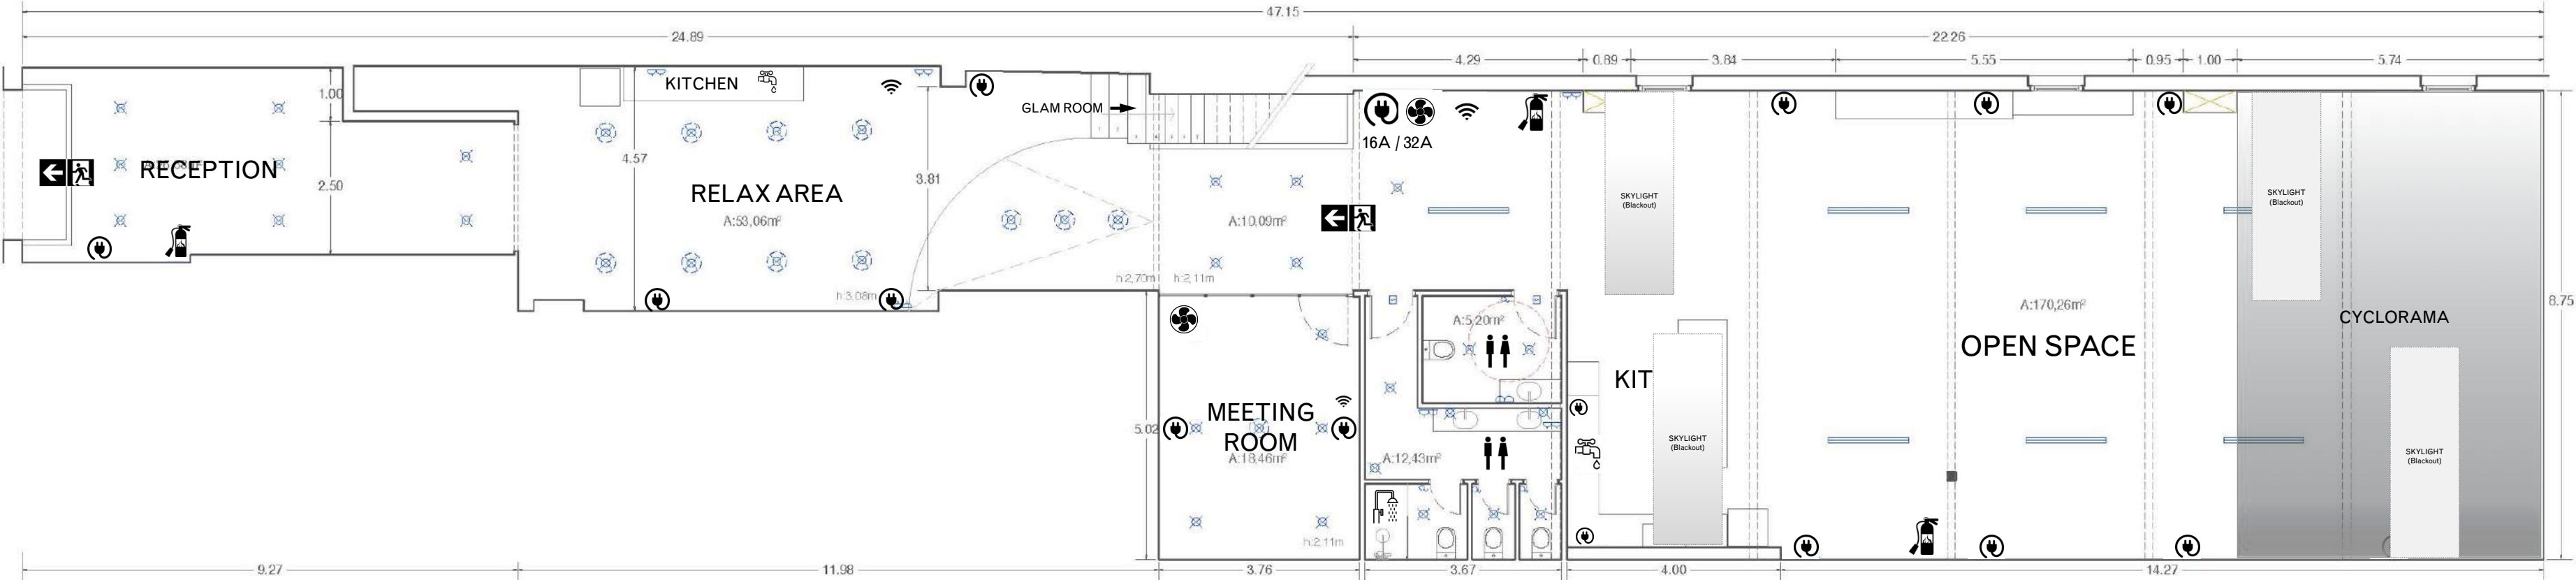

NOU—STUDIOS
S—NOU

S—NOU

Multidisciplinary spaces for creatives
focused on unique interior design
for content creation.

S—NOU

A 350sqm open space with cyclorama and a height of up to 6m. Skylights with automatic blackout distributed through out offering plenty of natural light.

S—NOU

S—NOU

FLOOR PLAN — 350sqm

First Floor

MEASUREMENTS

- Reception = 30sqm.
- Relax Area = 53sqm.
- Meeting Room = 10sqm.
- Glam Room = 27sqm.
- Kitchen = 20sqm.
- Open Space = 200sqm.
- Cyclorama = 50sqm.

Dishwasher

Oven

Tables

Chairs

Ladder

Load cart

3 — Panels/Wood Walls 3mx3m

**Lighting & production equipment list*

S—NOU

S—NOU

GLAM ROOM — SHOWER

Rails

Hangers

Dresser

Sofas

Clothing Steamer