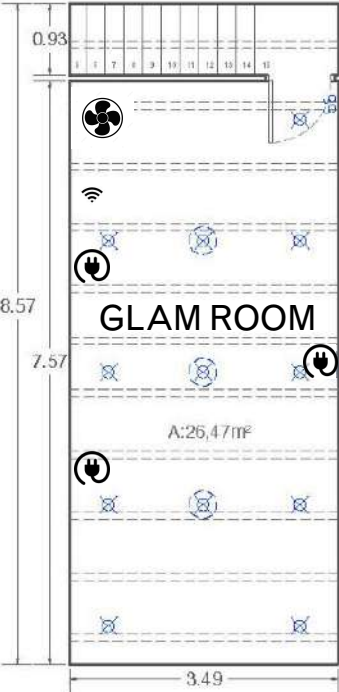

NOU—STUDIOS
S—NOU

S—NOU

Multidisciplinary spaces for creatives
focused on unique interior design
for content creation.

S—NOU

A 350sqm open space with cyclorama and a height of up to 6m. Skylights with automatic blackout distributed through out offering plenty of natural light.

S—NOU

S—NOU

FLOOR PLAN — 350sqm

First Floor

MEASUREMENTS

- Reception = 30sqm.
- Relax Area = 53sqm.
- Meeting Room = 10sqm.
- Glam Room = 27sqm.
- Kitchen = 20sqm.
- Open Space = 200sqm.
- Cyclorama = 50sqm.